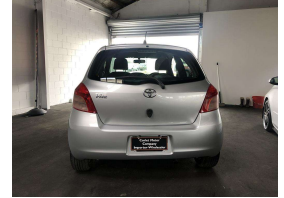

# 2007 Toyota Vitz 1500cc Genuine 30,000km's