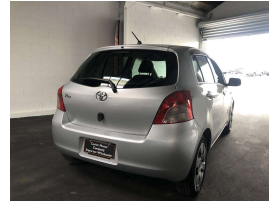

# 2007 Toyota Vitz 1500cc Genuine 30,000km's